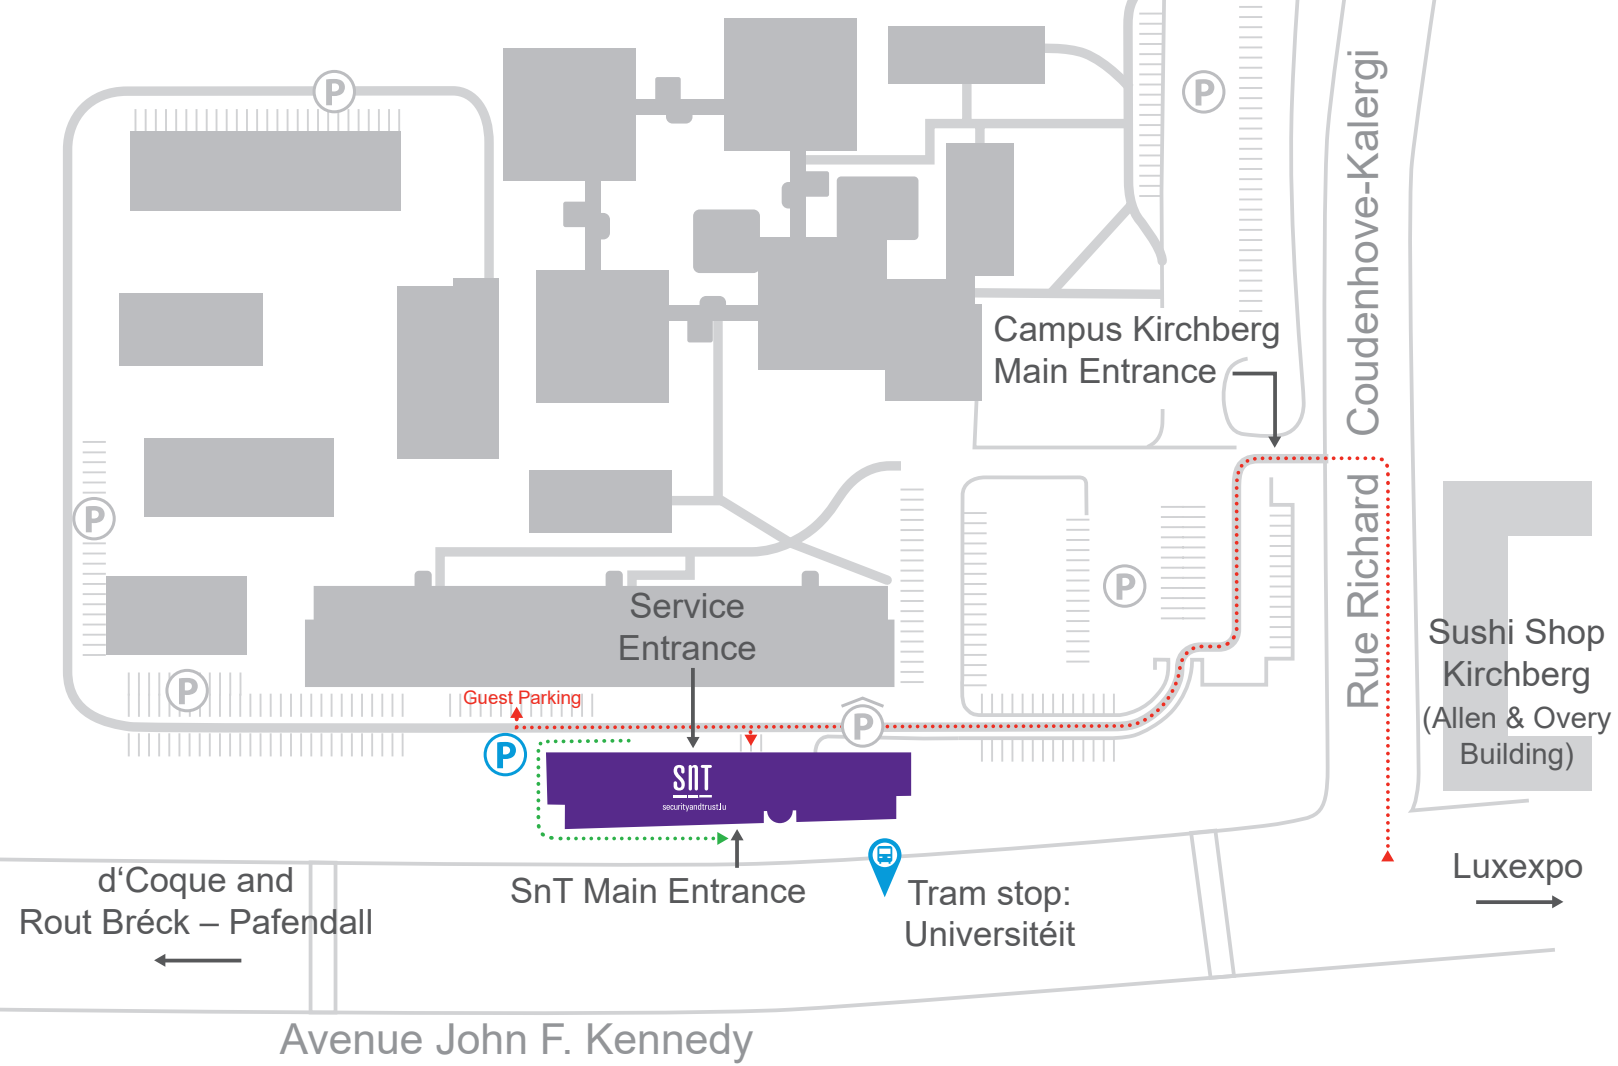

Campus Kirchberg  
Main Entrance

Service  
Entrance

Guest Parking

SnT Main Entrance

Tram stop:  
Universitéit

Rue Richard  
Coudenhove-Kalergi

Sushi Shop  
Kirchberg  
(Allen & Overy  
Building)

Luxexpo

Avenue John F. Kennedy

## Getting here

### Tram

The stop 'Universitéit' is directly in front of the JFK Building.