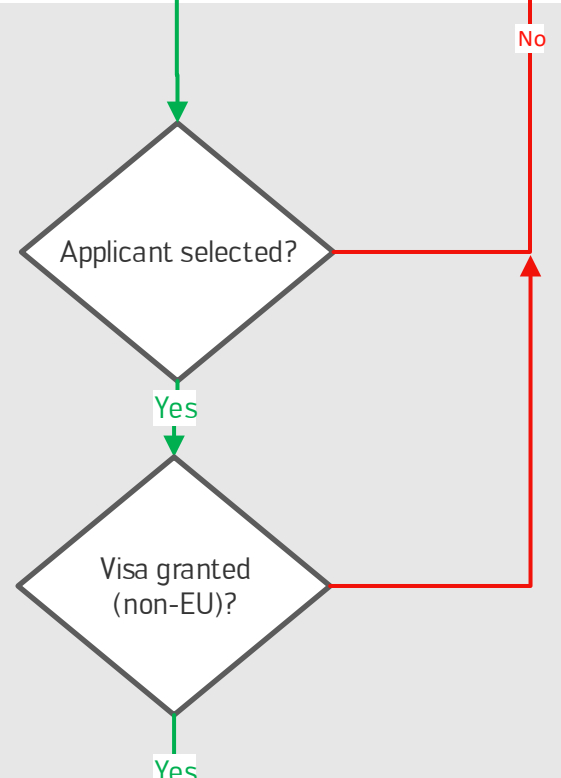

Step 1 Submitting the DES application

- Open as of 1 February 2022
- DL: 22-24 June 2022

Step 2 Study of DES application files

- DL: 5 July 2022

Step 3 Definitive admission

- DL: 31 July 2022

- DL: 30 September 2022