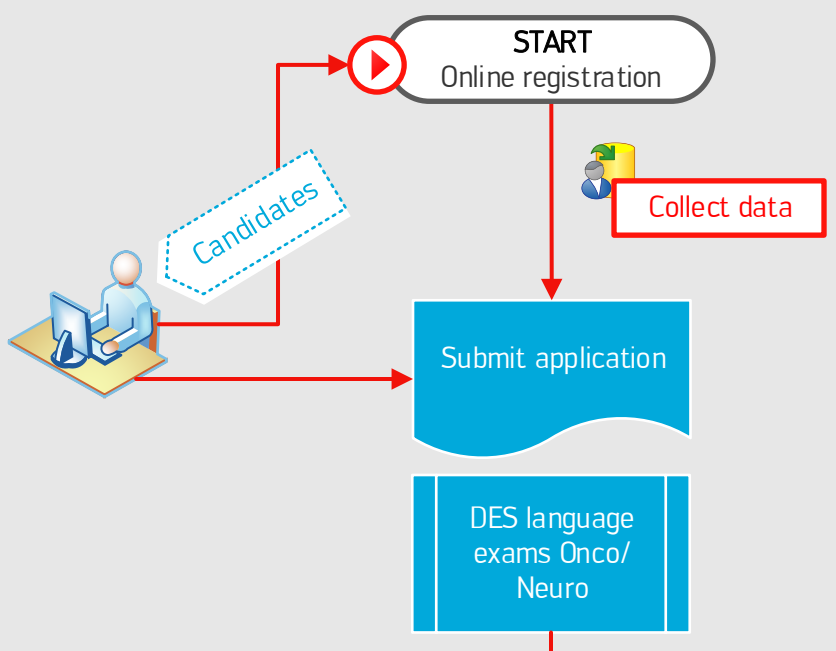

Step 1 Submitting the DES application

- Open as of 1 February 2022
- DL: 22-24 June 2022

Step 2 Study of DES application files

- DL: 5 July 2022

Step 3 Definitive admission

- DL: 31 July 2022

- DL: 30 September 2022