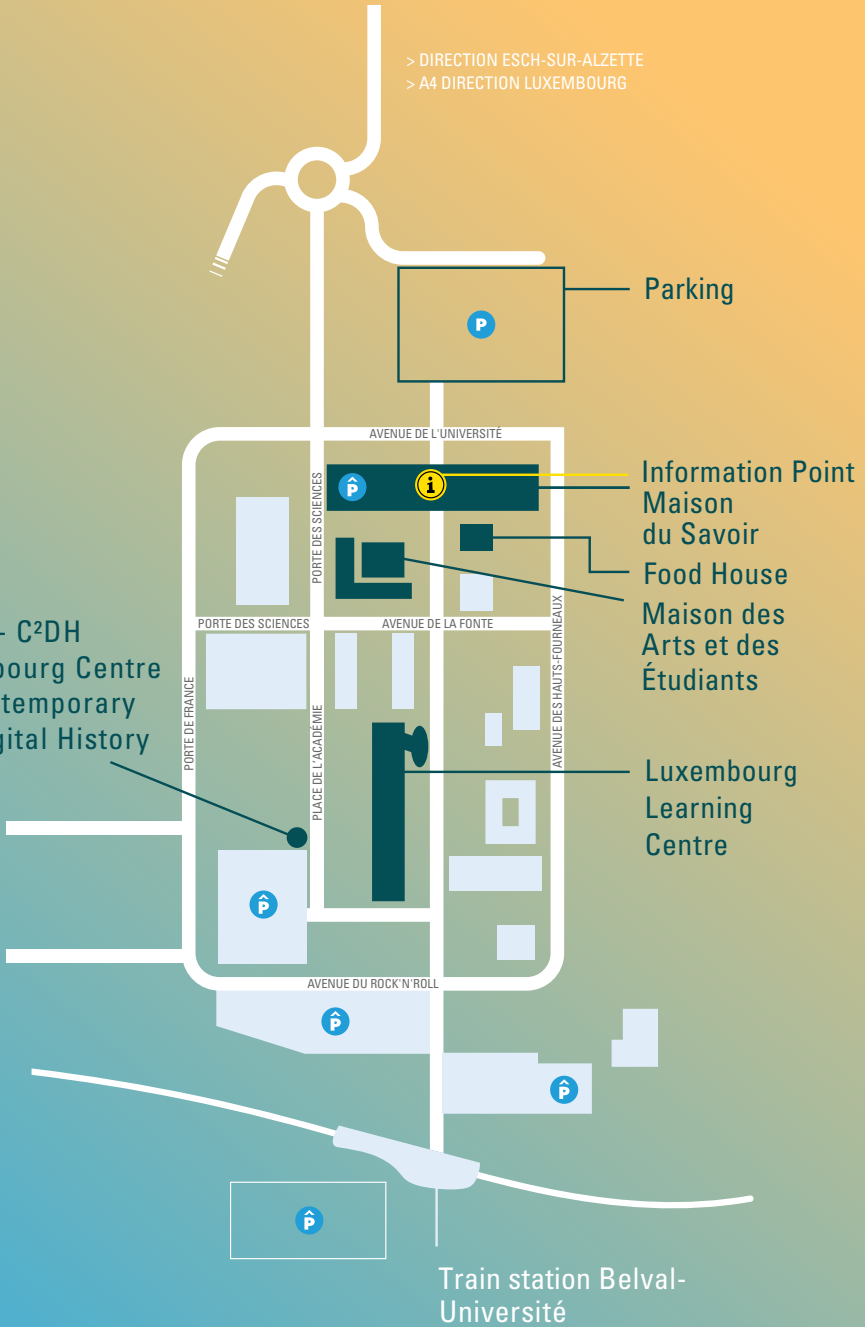

- Guided tours of Belval Campus (by Historic UL)
- Guided tours of the Luxembourg Learning Centre (LLC)
- Guided tours of student housing
- Guided tours of a laboratory of the Luxembourg Centre for Systems Biomedicine (LCSB)

### ► Download our Study Brochures

► Please wear your mask throughout the Open Day event

► Please disinfect your hands frequently

ENJOY THE  
UNI.LU OPEN DAY!

> DIRECTION ESCH-SUR-ALZETTE  
> A4 DIRECTION LUXEMBOURG

[L]aço - C<sup>2</sup>DH  
Luxembourg Centre  
for Contemporary  
and Digital History

Parking

Information Point

Maison  
du Savoir

Food House

Maison des  
Arts et des  
Étudiants

Luxembourg  
Learning  
Centre

Train station Belval-  
Université