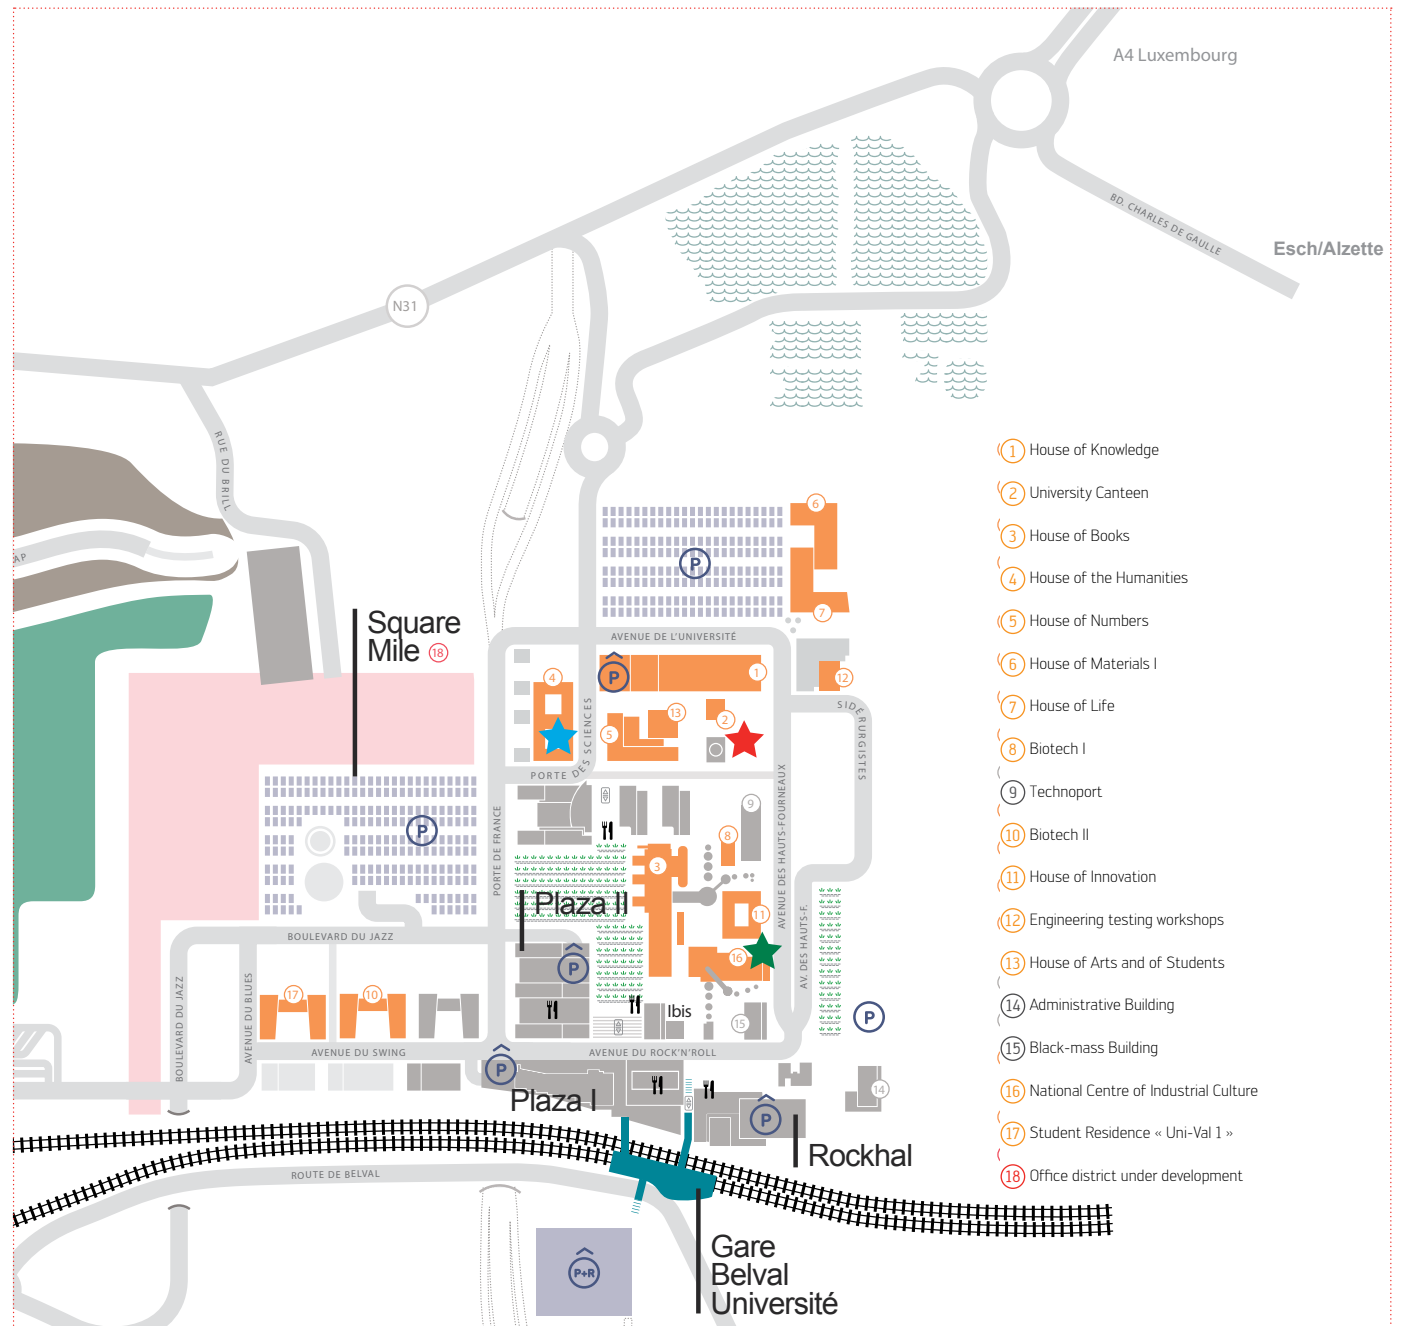

By bicycle and on foot

A bicycle lane runs along the south side of Belval Campus, where many pedestrian areas link the different buildings.

Parking spots for bicycles as well as bicycle sheds are available at the "Belval-Université" railway station.

Belval Train Station, Rockhal and Belval Porte de France.

More will be set up in the months to come.

WHERE ARE THE COURSES TAKING PLACE ?

Maison du Savoir [House of Knowledge]: Floors 2, 3 & 4

Maison des Sciences Humaines [House of the Humanities]: Floor 1

Detailed plans of the lecture rooms are available on every floor.

PARKING

CAR PARK

PARK & RIDE

UNIVERSITY BUILDINGS

BUILDINGS

RAILWAYS STATION

RESTAURANTS

EXTERIOR ELEVATOR

FORE COURT

POND

Maison des Sciences Humaines [House of Humanities] Brasserie

Maison du Savoir [House of Knowledge] Cafeteria

Maison de l'innovation [House of Innovation] Cafeteria